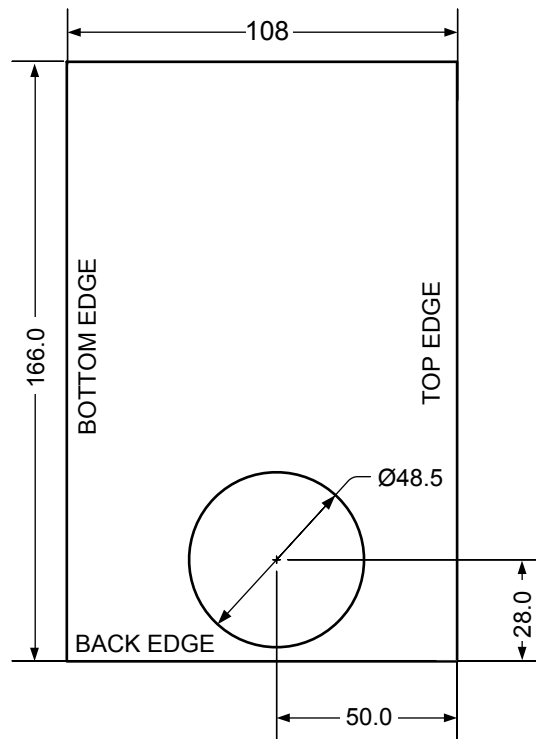

TOP: ONE PIECE, 6mm

INNER WALL: TWO PIECES, 6mm

SIDE LEFT: ONE PIECE, 6mm

SIDE RIGHT: ONE PIECE, 6mm

BOTTOM: TWO PIECES, 6mm

BRACE: TWO PIECES, 6mm