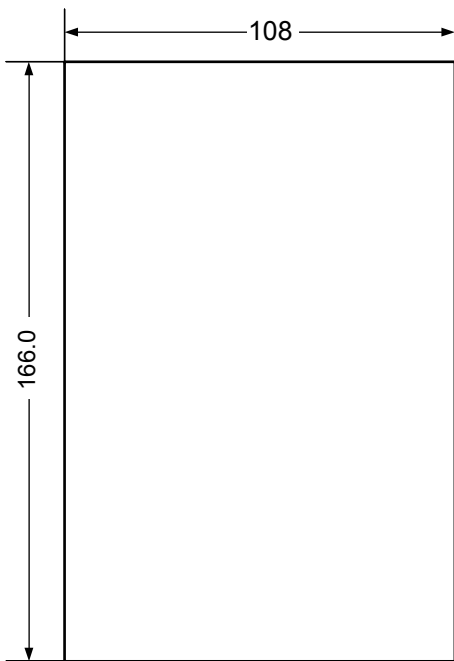

TOP: ONE PIECE, 6mm

INNER WALL: TWO PIECES, 6mm

SIDE LEFT: ONE PIECE, 6mm

SIDE RIGHT: ONE PIECE, 6mm

BOTTOM: TWO PIECES, 6mm

BRACE: TWO PIECES, 6mm