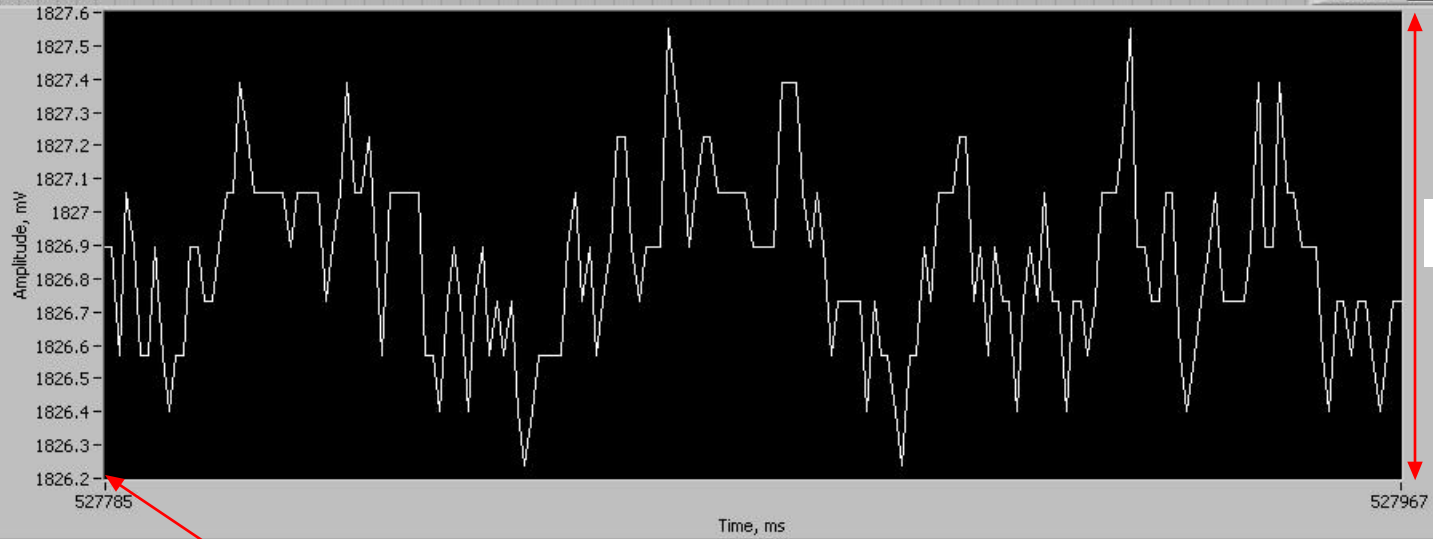

Amplitude, mV
1826.73

Average, mV
1826.62

Waveform Chart

~ 1.6mV
< 0.1%

1826mV

To stop DC test VI
use this button only

STOP