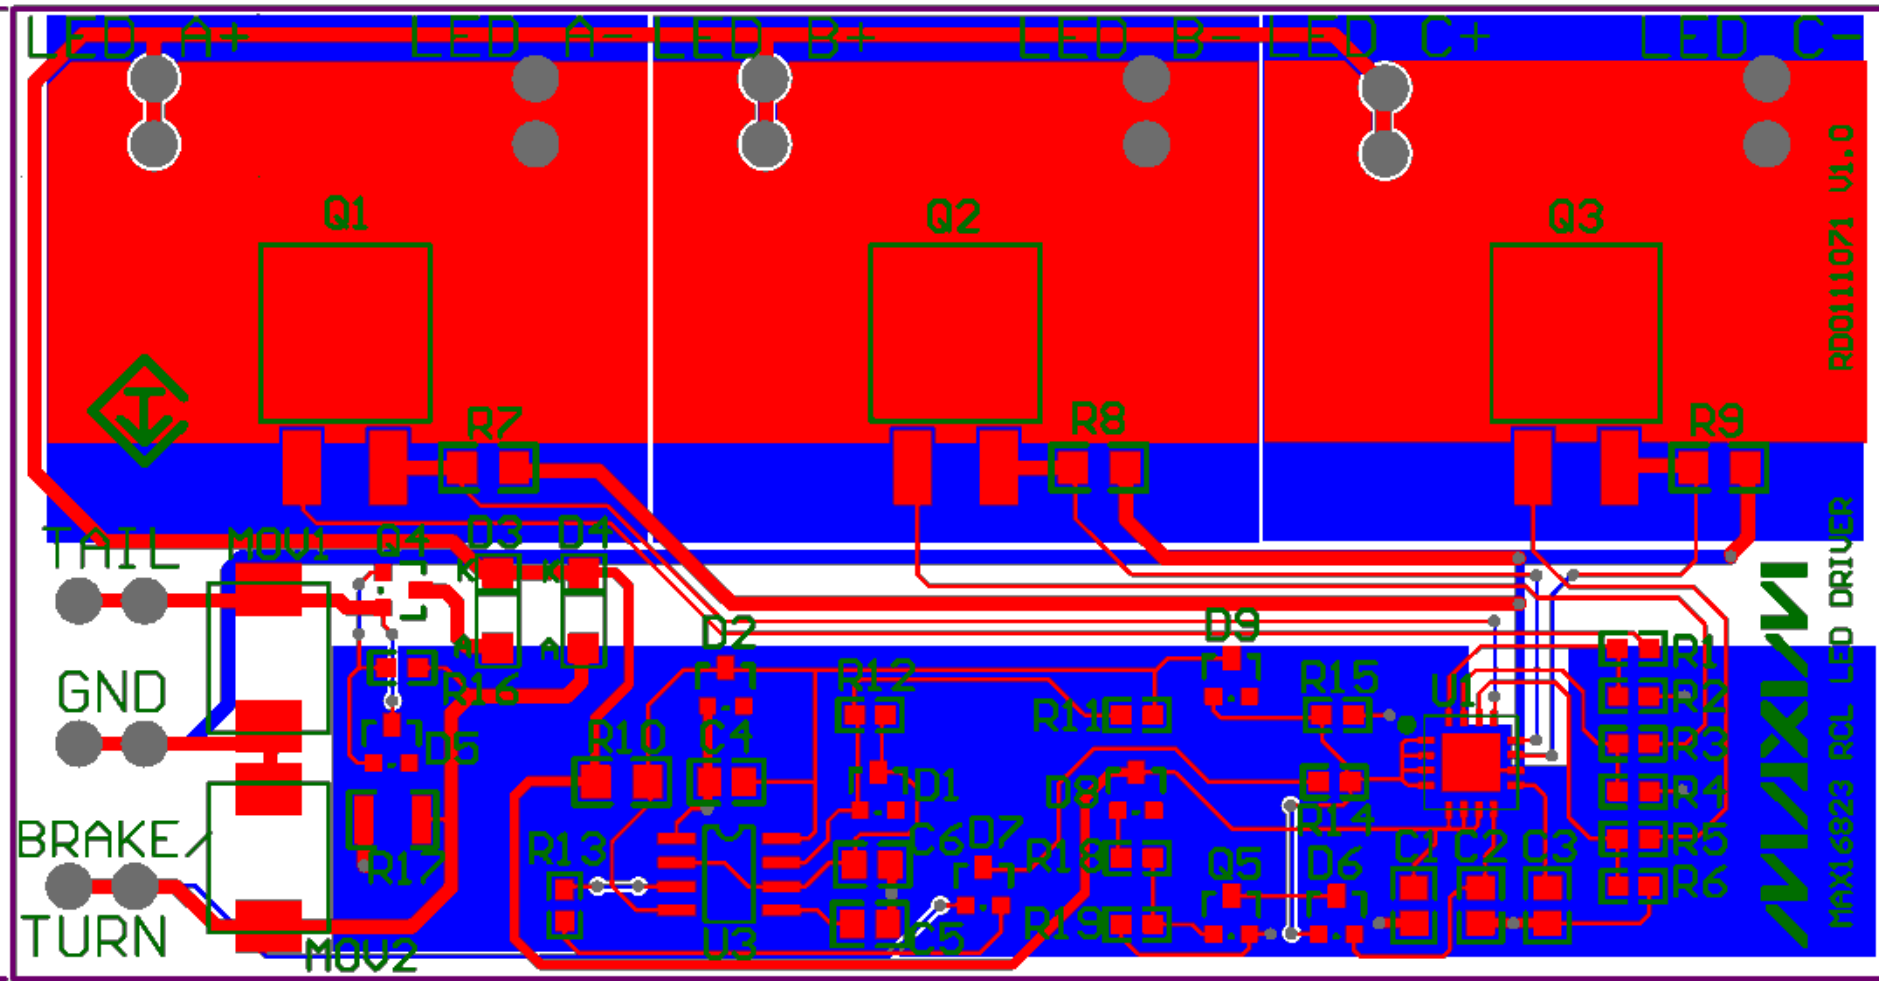

51.82 (mm)

RD0111071 U1.0

MAXIM
MAX16823 RGB LED DRIVER

99.69 (mm)